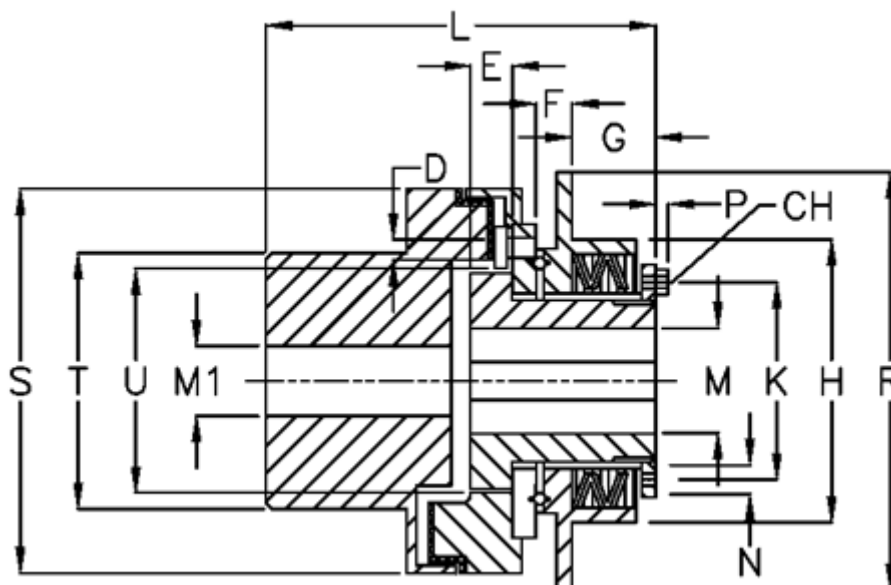

Article number: 46954532

Description: Safeguard mini G 45 M

Measures

D	= 6xM6	L	= 155.0	U = 81
Disc spring mounting	= 3x1M	M1 max	= 60	
Disc spring version	= M - medium	M max	= 45	
E	= 22.0	M min	= 18	
F	= 8.0	P	= 4.0	
G	= 35.0	R	= 150	
H	= 114	S	= 128	
K	= 86	T	= 90	